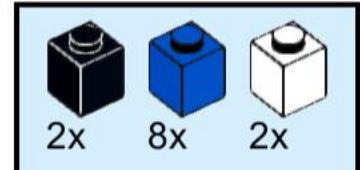

1

2

3

4

5

6

7

8

AGES 6+

WARNING
CHOKING HAZARD
SMALL PARTS

PIECES

- White
- Black
- Brown
- Red
- Yellow
- Blue