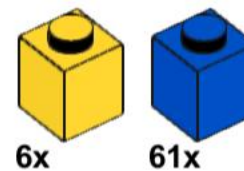

1

2

3

4

5

6

7

8

AGES 6+

WARNING
CHOKING HAZARD
SMALL PARTS

PIECES

- White
- Black
- Brown
- Red
- Yellow
- Blue