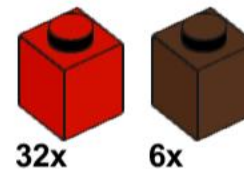

1

2

3

4

5

6

7

8

AGES 6+

WARNING
CHOKING HAZARD
SMALL PARTS

PIECES

- White
- Black
- Brown
- Red
- Yellow
- Blue