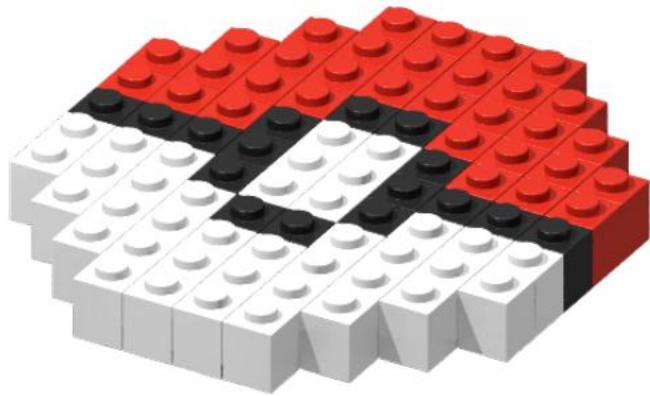

AGES 6+

WARNING
CHOKING HAZARD
SMALL PARTS

PIECES

- White
- Black
- Brown
- Red
- Yellow
- Blue