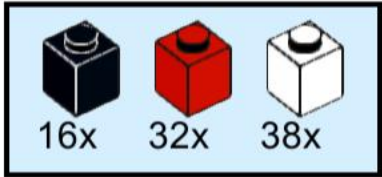

1

2

3

4

5

6

7

8

AGES 6+

WARNING
CHOKING HAZARD
SMALL PARTS

PIECES

- White
- Black
- Brown
- Red
- Yellow
- Blue