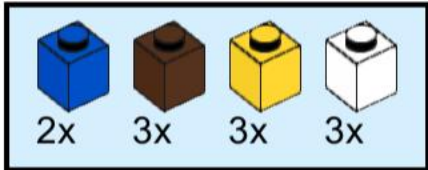

1

2

3

4

5

6

7

8

AGES 6+

WARNING
CHOKING HAZARD
SMALL PARTS

PIECES

- White
- Black
- Brown
- Red
- Yellow
- Blue