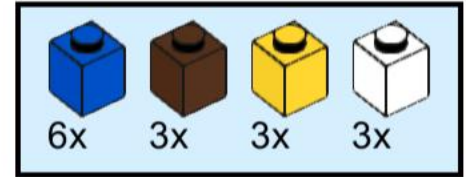

1

2

3

4

5

6

7

8

AGES 6+

WARNING
CHOKING HAZARD
SMALL PARTS

PIECES

- White
- Black
- Brown
- Red
- Yellow
- Blue